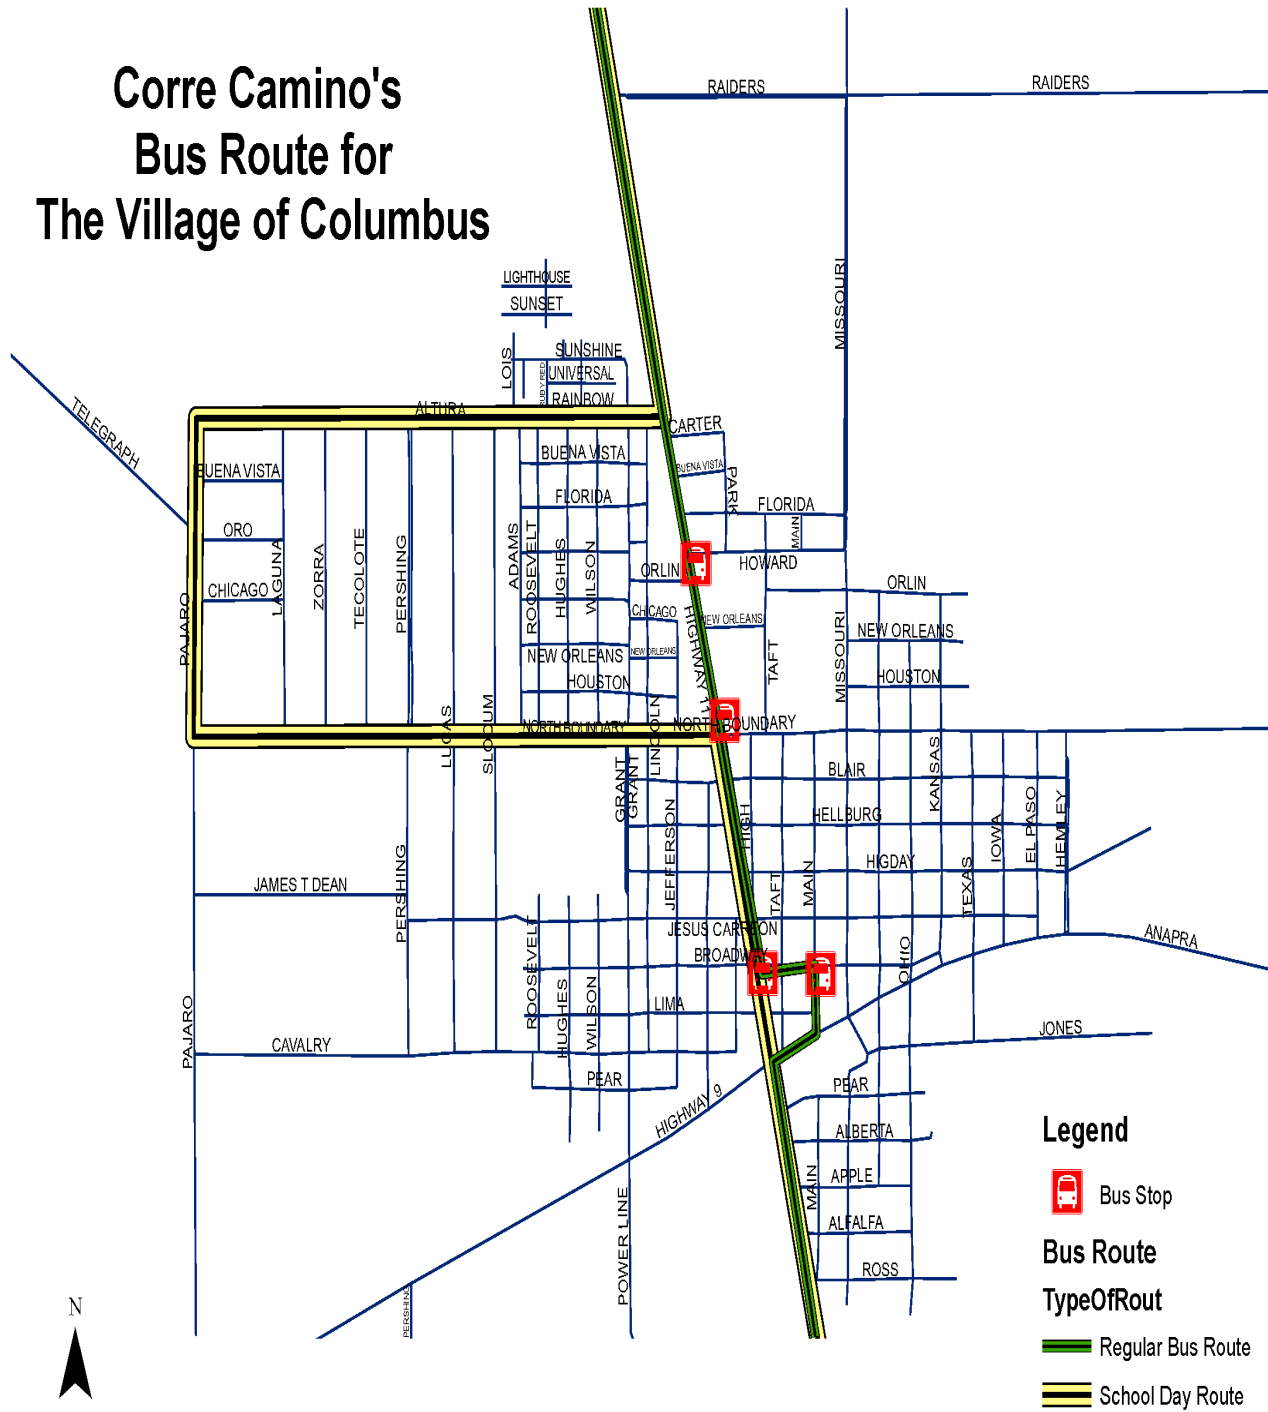

# Corre Camino's Bus Route for The Village of Columbus

**3033 Highway 180 East**

**Silver City, NM 88061**

**575-388-3180 or 1-866-934-3866**

**www.correcaminosnm.com**

## Columbus Route

When time allows, the bus can deviate from the fixed route and stop at another location, within a 3/4 of a mile radius of the bus route/stop. Only three deviations are allowed per round.

General public route deviation cost is \$2.00 one way, plus regular fare.

## Monday—Friday

Bus Terminal	6:40am	10:00	2:00pm
Walmart	6:50	10:15	2:15
Hitchin Post RV	6:55	10:20	2:20
DPS	7:00	Flag	Flag
Sun Valley Hardware	7:08	10:28	2:28
Columbus Elementary	7:45	Flag	Flag
Columbus City Hall	7:55	11:05	3:05
Pancho Villa Park	Flag	Flag	Flag