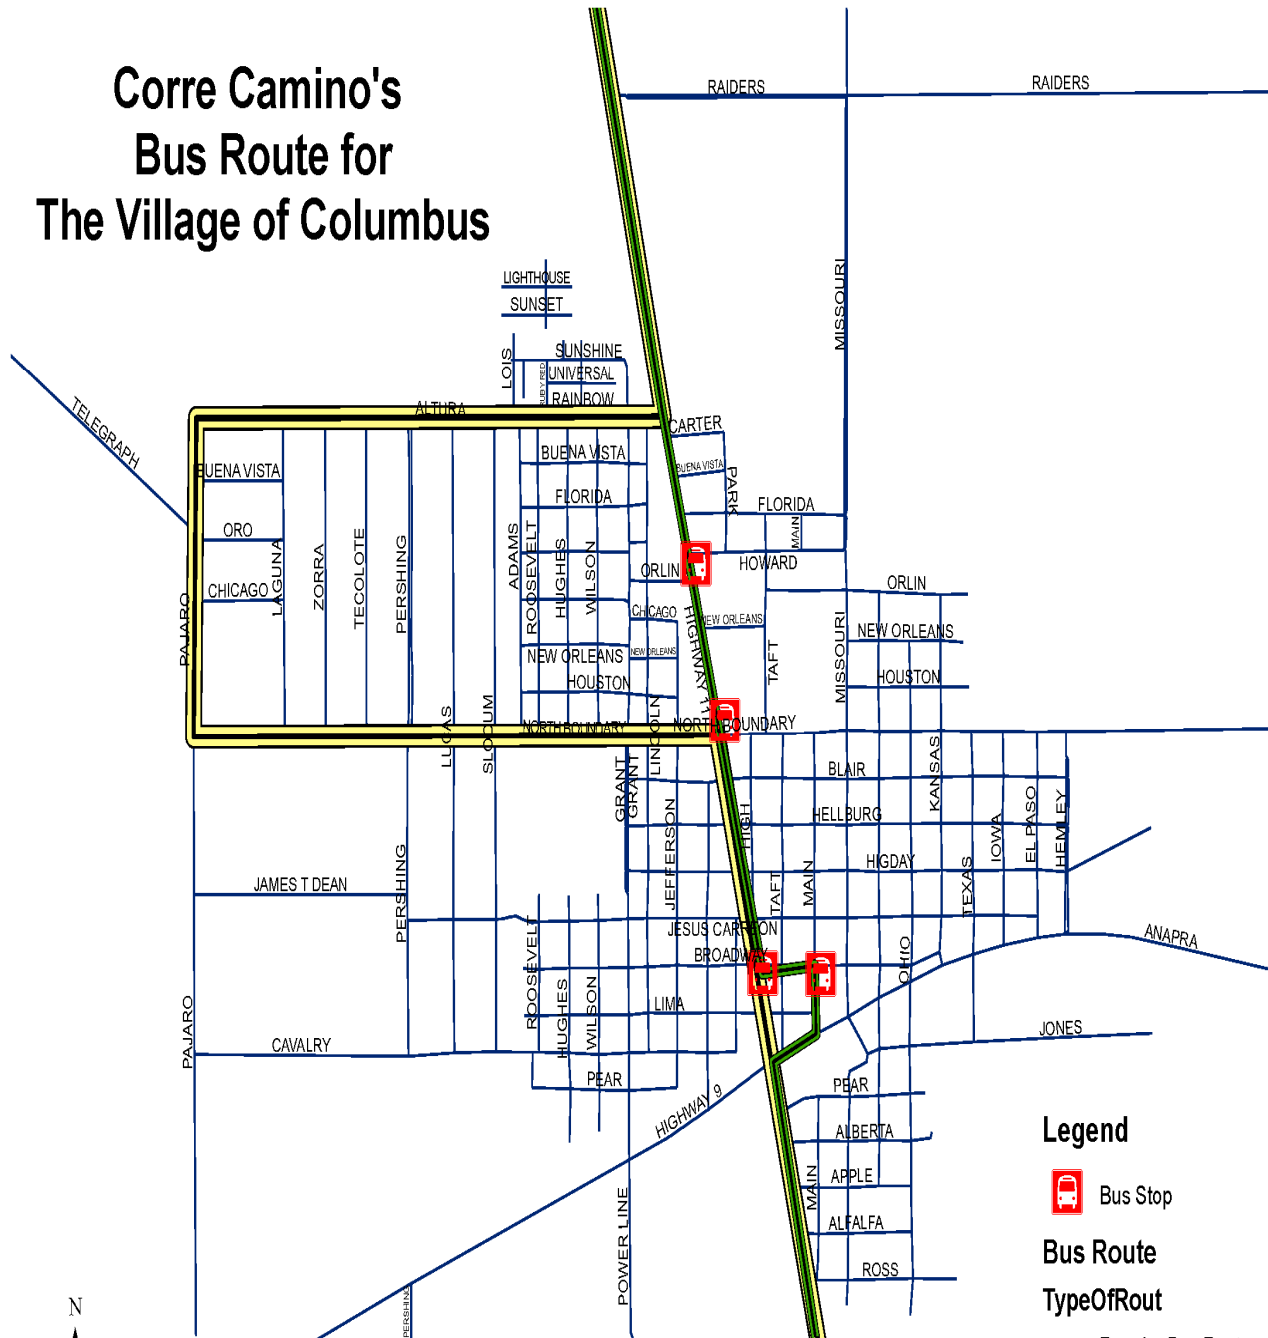

# Corre Camino's Bus Route for The Village of Columbus

3033 Highway 180 East

Silver City, NM 88061

575-388-3180 or 1-866-934-3866

## Columbus

### Legend

Bus Stop

## Saturday

Walmart	9:00 am	1:15 pm
Columbus City Hall	9:45	2:05
Border Parking Lot	9:55	2:15
Columbus to Deming		
Border Parking Lot	10:05	2:20
Columbus City Hall	10:13	2:27
Peppers Chevron	10:50	3:05